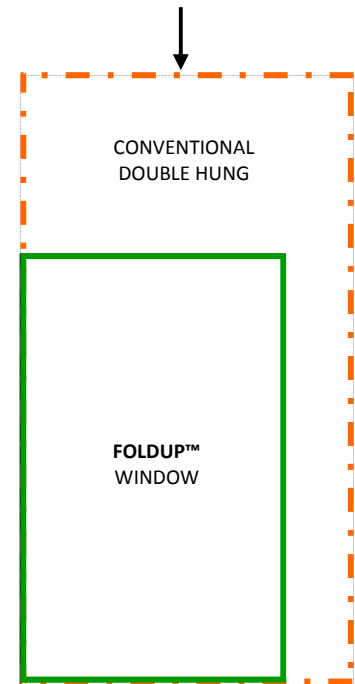

SOLVES

Egress Issues

FoldUp™ allows you to meet egress requirements of a 5.7 sq. ft. opening with a window that is up to **44% smaller** than a conventional double hung* window, and with operating forces far less than IBC requirements.

EXTERIOR ELEVATION OF FOLDUP+IN DH (CLOSED)

EXTERIOR ELEVATION OF FOLDUP+IN DH (OPEN)

EXTERIOR ELEVATION OF CONVENTIONAL DOUBLE HUNG WINDOW UNIT (OPEN)

EXTERIOR ELEVATION OF CONVENTIONAL DOUBLE HUNG WINDOW UNIT (CLOSED)