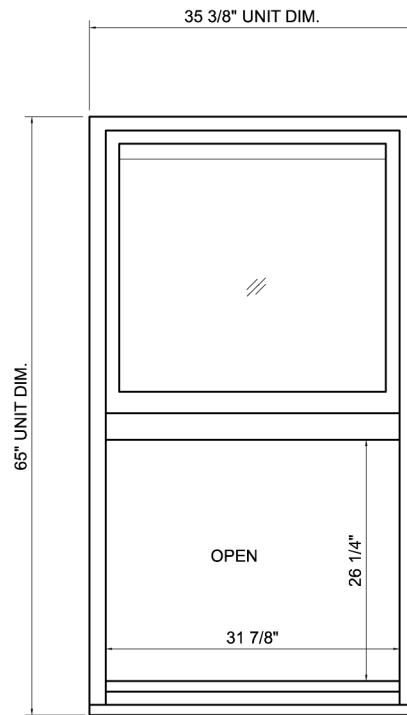

EXTERIOR ELEVATION OF FOLDUP+IN DH (OPEN)

EXTERIOR ELEVATION OF CONVENTIONAL DOUBLE HUNG WINDOW UNIT (CLOSED)