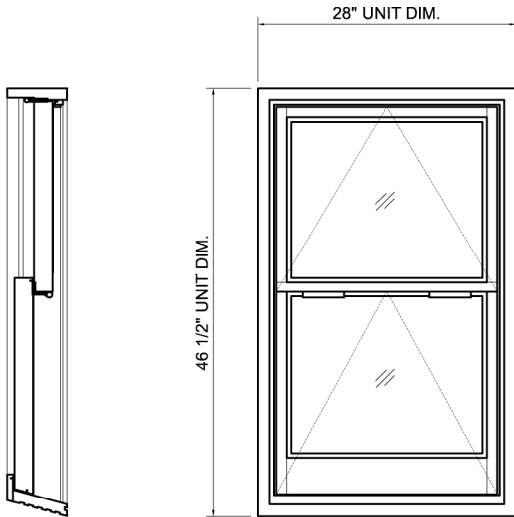

SOLVES

Egress Issues

FoldUp™ allows you to meet egress requirements of a 5.7 sq. ft. opening with a window that is up to **44% smaller** than a conventional double hung* window, and with operating forces far less than IBC requirements.

EXTERIOR ELEVATION OF FOLDUP+IN DH (CLOSED)

EXTERIOR ELEVATION OF FOLDUP+IN DH (OPEN)

EXTERIOR ELEVATION OF CONVENTIONAL DOUBLE HUNG WINDOW UNIT (OPEN)

EXTERIOR ELEVATION OF CONVENTIONAL DOUBLE HUNG WINDOW UNIT (CLOSED)