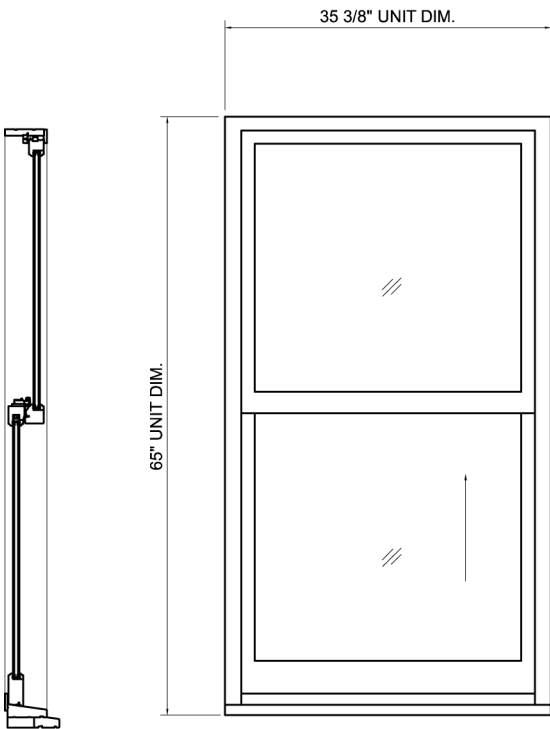

SOLVES

Egress Issues

FoldUp™ allows you to meet egress requirements of a 5.7 sq. ft. opening with a window that is up to **44% smaller** than a conventional double hung* window, and with operating forces far less than IBC requirements.

EXTERIOR ELEVATION OF FOLDUP+IN DH (CLOSED)

EXTERIOR ELEVATION OF FOLDUP+IN DH (OPEN)

EXTERIOR ELEVATION OF CONVENTIONAL DOUBLE HUNG WINDOW UNIT (OPEN)

EXTERIOR ELEVATION OF CONVENTIONAL DOUBLE HUNG WINDOW UNIT (CLOSED)