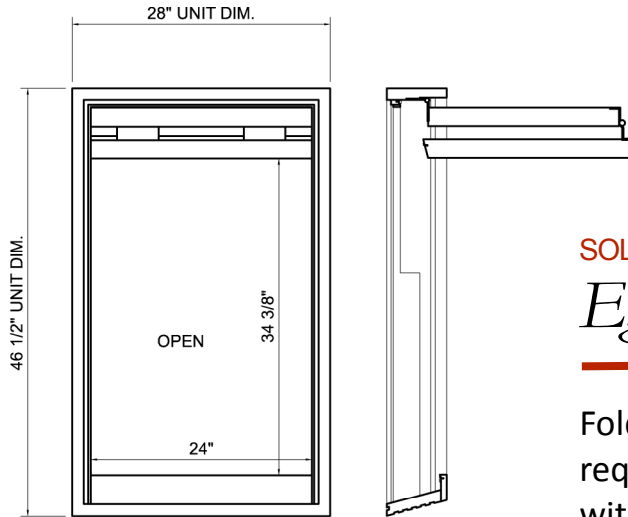

SOLVES

Egress Issues

FoldUp™ allows you to meet egress requirements of a 5.7 sq. ft. opening with a window that is up to **44% smaller** than a conventional double hung* window, and with operating forces far less than IBC requirements.

EXTERIOR ELEVATION OF FOLDUP+IN DH (CLOSED)

EXTERIOR ELEVATION OF FOLDUP+IN DH (OPEN)

EXTERIOR ELEVATION OF CONVENTIONAL DOUBLE HUNG WINDOW UNIT (OPEN)

EXTERIOR ELEVATION OF CONVENTIONAL DOUBLE HUNG WINDOW UNIT (CLOSED)